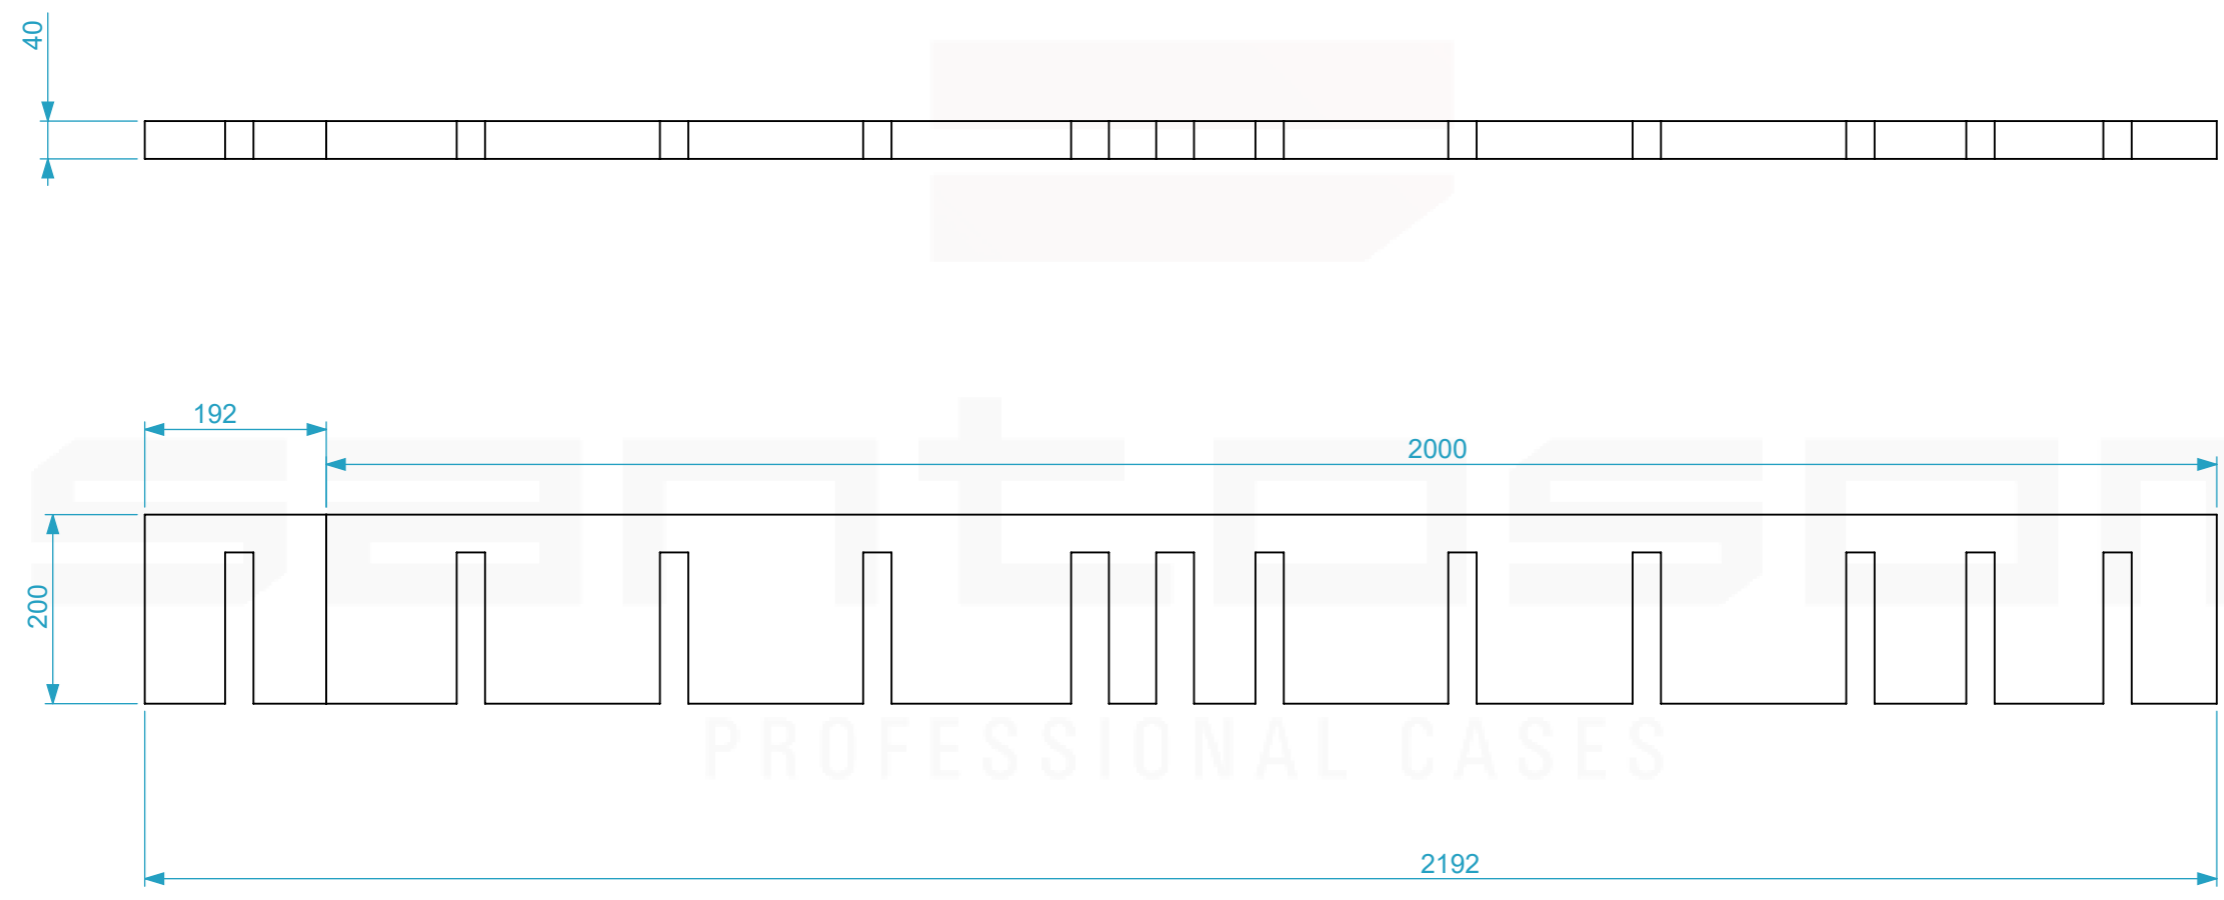

Internal Dimensions		
Width	Depth	Height
2192	200	-
Weight	Approx. 0.44 Kg	
Wall Thickness		40mm

General External Dimensions	
W	Width
D	Depth
H	Height

	Name	Date
Drawn by	CarlaSilva	14/01/2020
Reference	2768.020	
Scale	units in mm	general tolerance
	1:8	0.8mm
Espuma distanciadora 1A		
2192x200x40mm		

This drawing must not be copied or disclosed without consent of the owner

A3