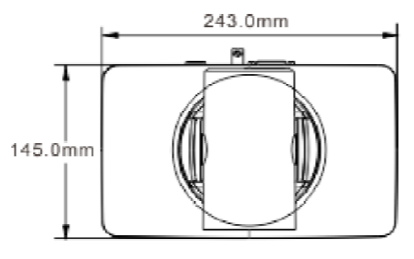

Internal Dimensions		
Width	Depth	Height
340	277	79
Weight	Approx. 6.11 Kg	
Wall Thickness	10mm	

for accessories below the equipment

Scaltek BOXCAM-S12

ISMART AMC-E200N

AVMatrix VS0605U

General External Dimensions	
W	Width
D	Depth
H	Height
Usable Inner Dimensions	
Wi	Inside Width
Di	Inside Depth
Hi	Inside Height

Name	Date
Drawn by paula.almeida	09/08/2022
Reference 250.012	
Scale 1:8	units in mm DO NOT SCALE
	general tolerance 0.8mm
1st Angle projection	

This drawing must not be copied or disclosed without consent of the owner