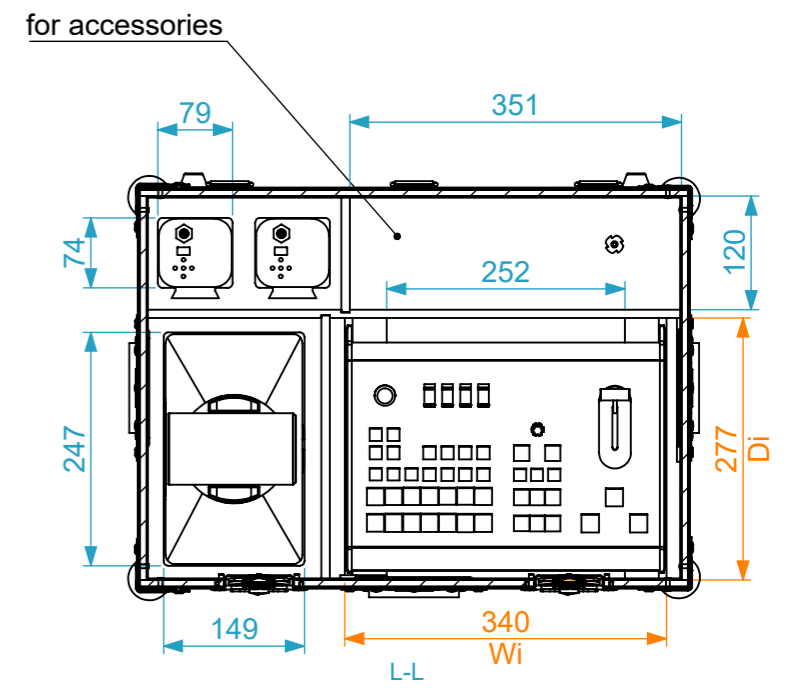

Internal Dimensions		
Width	Depth	Height
340	277	79
Weight	Approx. 6.11 Kg	
Wall Thickness	10mm	

for accessories below the equipment

Scaltek BOXCAM-S12

ISMART AMC-E200N

AVMatrix VS0605U

General External Dimensions	
W	Width
D	Depth
H	Height
Usable Inner Dimensions	
Wi	Inside Width
Di	Inside Depth
Hi	Inside Height

Name	Date
Drawn by paula.almeida	09/08/2022
Reference 250.012	
Scale 1:8	units in mm DO NOT SCALE
	general tolerance 0.8mm
1st Angle projection	

This drawing must not be copied or disclosed without consent of the owner