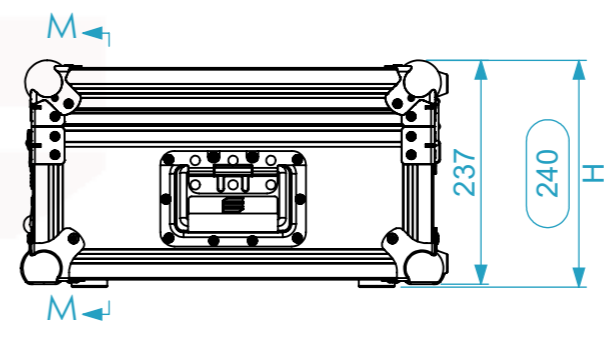

Internal Dimensions		
Width	Depth	Height
340	277	79
Weight	Approx. 6.11 Kg	
Wall Thickness	10mm	

for accessories below the equipment

Scaltek BOXCAM-S12

ISMART AMC-E200N

AVMatrix VS0605U

General External Dimensions	
W	Width
D	Depth
H	Height
Usable Inner Dimensions	
Wi	Inside Width
Di	Inside Depth
Hi	Inside Height

Name	Date
Drawn by paula.almeida	09/08/2022
Reference 250.012	
Scale 1:8	units in mm DO NOT SCALE
	general tolerance 0.8mm
1st Angle projection	

This drawing must not be copied or disclosed without consent of the owner