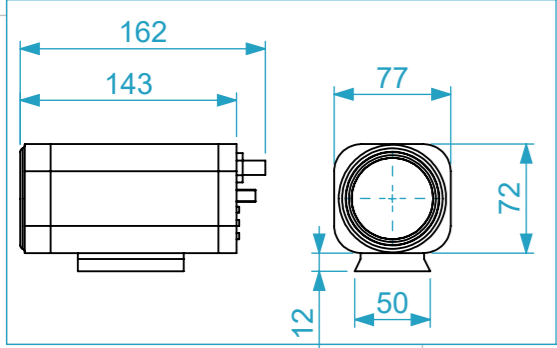

Internal Dimensions		
Width	Depth	Height
340	277	79
Weight	Approx. 6.11 Kg	
Wall Thickness	10mm	

for accessories below the equipment

Scaltek BOXCAM-S12

ISMART AMC-E200N

AVMatrix VS0605U

General External Dimensions	
W	Width
D	Depth
H	Height
Usable Inner Dimensions	
Wi	Inside Width
Di	Inside Depth
Hi	Inside Height

Name	Date
Drawn by paula.almeida	09/08/2022
Reference 250.012	
Scale 1:8	units in mm DO NOT SCALE
	general tolerance 0.8mm
1st Angle projection	

This drawing must not be copied or disclosed without consent of the owner