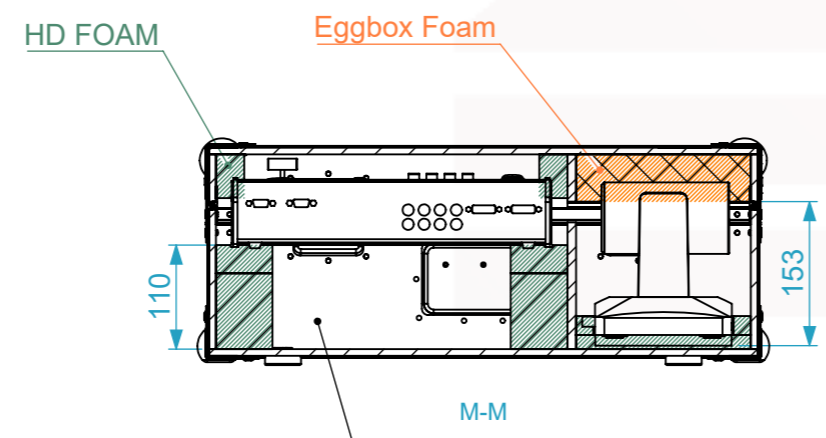

Internal Dimensions		
Width	Depth	Height
340	277	79
Weight	Approx. 6.11 Kg	
Wall Thickness	10mm	

for accessories below the equipment

Scaltek BOXCAM-S12

ISMART AMC-E200N

AVMatrix VS0605U

General External Dimensions	
W	Width
D	Depth
H	Height
Usable Inner Dimensions	
Wi	Inside Width
Di	Inside Depth
Hi	Inside Height

Name	Date
Drawn by paula.almeida	09/08/2022
Reference 250.012	
Scale 1:8	units in mm DO NOT SCALE
	general tolerance 0.8mm
1st Angle projection	

This drawing must not be copied or disclosed without consent of the owner