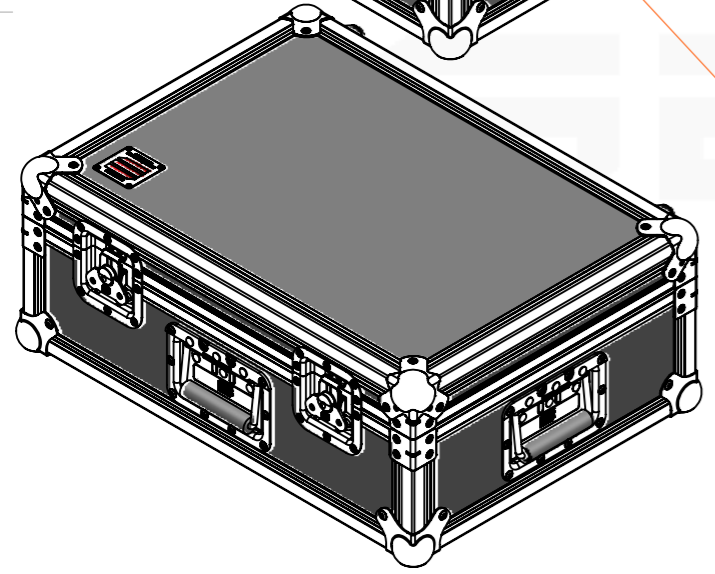

Internal Dimensions		
Width	Depth	Height
340	277	79
Weight	Approx. 6.11 Kg	
Wall Thickness	10mm	

for accessories below the equipment

Scaltek BOXCAM-S12

ISMART AMC-E200N

AVMatrix VS0605U

General External Dimensions	
W	Width
D	Depth
H	Height
Usable Inner Dimensions	
Wi	Inside Width
Di	Inside Depth
Hi	Inside Height

Name	Date
Drawn by paula.almeida	09/08/2022
Reference 250.012	
Scale 1:8	units in mm DO NOT SCALE
	general tolerance 0.8mm
1st Angle projection	

This drawing must not be copied or disclosed without consent of the owner