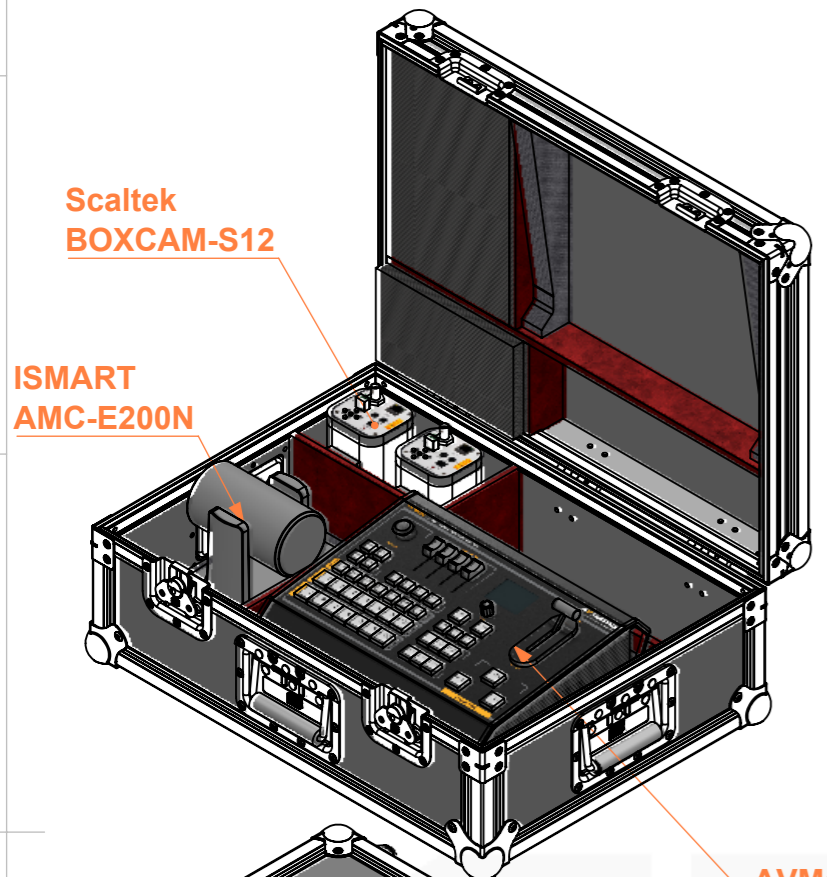

Internal Dimensions		
Width	Depth	Height
340	277	79
Weight	Approx. 6.11 Kg	
Wall Thickness	10mm	

for accessories below the equipment

Scaltek BOXCAM-S12

ISMART AMC-E200N

AVMatrix VS0605U

General External Dimensions	
W	Width
D	Depth
H	Height
Usable Inner Dimensions	
Wi	Inside Width
Di	Inside Depth
Hi	Inside Height

Name	Date
Drawn by paula.almeida	09/08/2022
Reference 250.012	
Scale 1:8	units in mm DO NOT SCALE
	general tolerance 0.8mm
1st Angle projection	

This drawing must not be copied or disclosed without consent of the owner