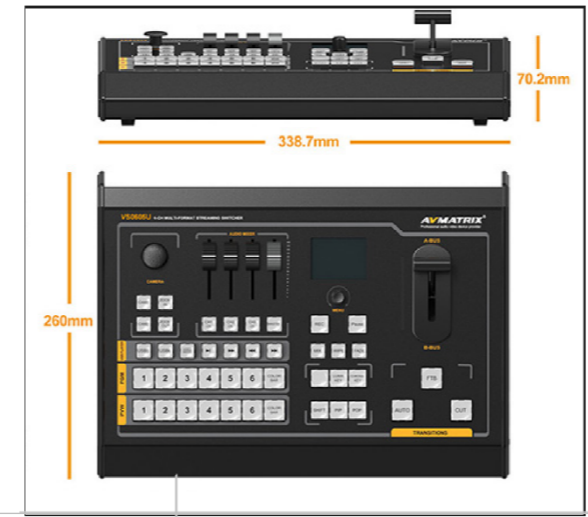

Internal Dimensions		
Width	Depth	Height
340	277	79
Weight	Approx. 6.11 Kg	
Wall Thickness	10mm	

for accessories below the equipment

Scaltek BOXCAM-S12

ISMART AMC-E200N

AVMatrix VS0605U

General External Dimensions	
W	Width
D	Depth
H	Height
Usable Inner Dimensions	
Wi	Inside Width
Di	Inside Depth
Hi	Inside Height

Name	Date
Drawn by paula.almeida	09/08/2022
Reference 250.012	
Scale 1:8	units in mm DO NOT SCALE
	general tolerance 0.8mm
1st Angle projection	

This drawing must not be copied or disclosed without consent of the owner