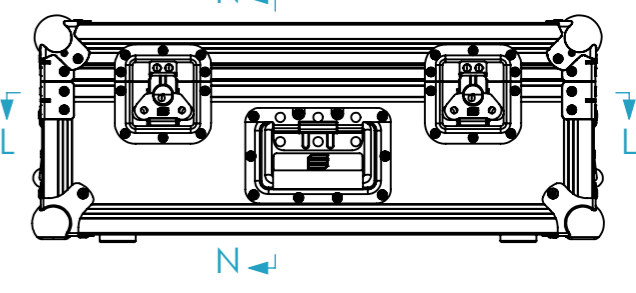

Internal Dimensions		
Width	Depth	Height
340	277	79
Weight	Approx. 6.11 Kg	
Wall Thickness	10mm	

for accessories below the equipment

Scaltek BOXCAM-S12

ISMART AMC-E200N

AVMatrix VS0605U

General External Dimensions	
W	Width
D	Depth
H	Height
Usable Inner Dimensions	
Wi	Inside Width
Di	Inside Depth
Hi	Inside Height

Name	Date
Drawn by paula.almeida	09/08/2022
Reference 250.012	
Scale 1:8	units in mm DO NOT SCALE
	general tolerance 0.8mm
1st Angle projection	

This drawing must not be copied or disclosed without consent of the owner