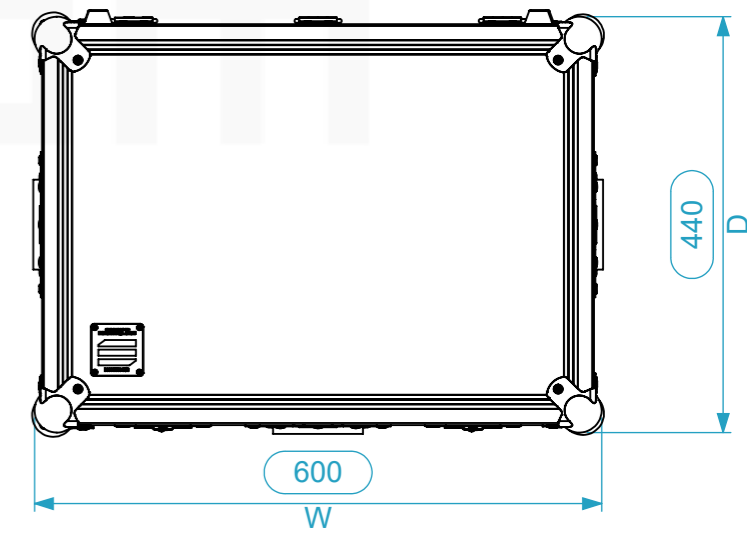

Internal Dimensions		
Width	Depth	Height
340	277	79
Weight	Approx. 6.11 Kg	
Wall Thickness	10mm	

for accessories below the equipment

Scaltek BOXCAM-S12

ISMART AMC-E200N

AVMatrix VS0605U

General External Dimensions	
W	Width
D	Depth
H	Height
Usable Inner Dimensions	
Wi	Inside Width
Di	Inside Depth
Hi	Inside Height

Name	Date
Drawn by paula.almeida	09/08/2022
Reference 250.012	
Scale 1:8	units in mm DO NOT SCALE
	general tolerance 0.8mm
1st Angle projection	

This drawing must not be copied or disclosed without consent of the owner