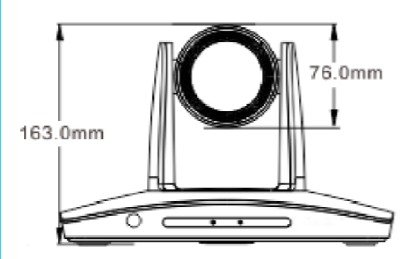

Internal Dimensions		
Width	Depth	Height
340	277	79
Weight	Approx. 6.11 Kg	
Wall Thickness	10mm	

for accessories below the equipment

Scaltek BOXCAM-S12

ISMART AMC-E200N

AVMatrix VS0605U

General External Dimensions	
W	Width
D	Depth
H	Height
Usable Inner Dimensions	
Wi	Inside Width
Di	Inside Depth
Hi	Inside Height

Name	Date
Drawn by paula.almeida	09/08/2022
Reference 250.012	
Scale 1:8	units in mm DO NOT SCALE
	general tolerance 0.8mm
1st Angle projection	

This drawing must not be copied or disclosed without consent of the owner