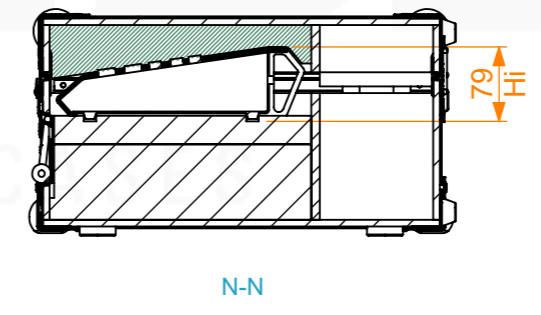

Internal Dimensions		
Width	Depth	Height
340	277	79
Weight	Approx. 6.11 Kg	
Wall Thickness	10mm	

for accessories below the equipment

Scaltek BOXCAM-S12

ISMART AMC-E200N

AVMatrix VS0605U

General External Dimensions	
W	Width
D	Depth
H	Height
Usable Inner Dimensions	
Wi	Inside Width
Di	Inside Depth
Hi	Inside Height

Name	Date
Drawn by paula.almeida	09/08/2022
Reference 250.012	
Scale 1:8	units in mm DO NOT SCALE
	general tolerance 0.8mm
1st Angle projection	

This drawing must not be copied or disclosed without consent of the owner