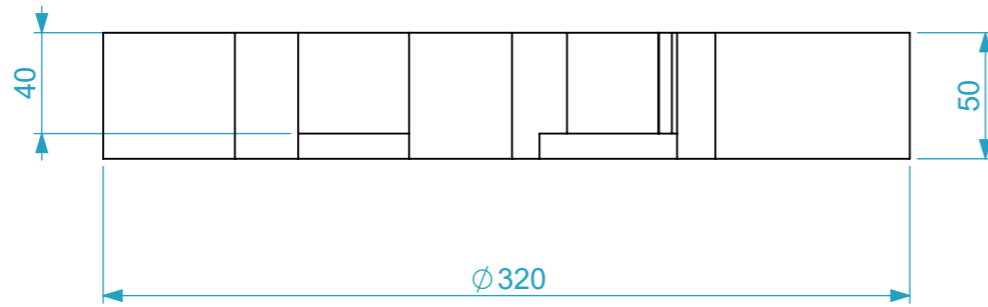

Dimensões

Comprimento	Largura	Altura
320	306	
Peso	Approx. 0.07 Kg	
Espessura		50mm

Material	Name	Date
	alexandre	31/08/2022
Reference	2264.110.C01	
This drawing must not be copied or disclosed without consent of the owner	Scale	units in mm
	1:3	DO NOT SCALE
1st Angle projection	general tolerance	0.8mm
	Espuma, Pistola Laser	