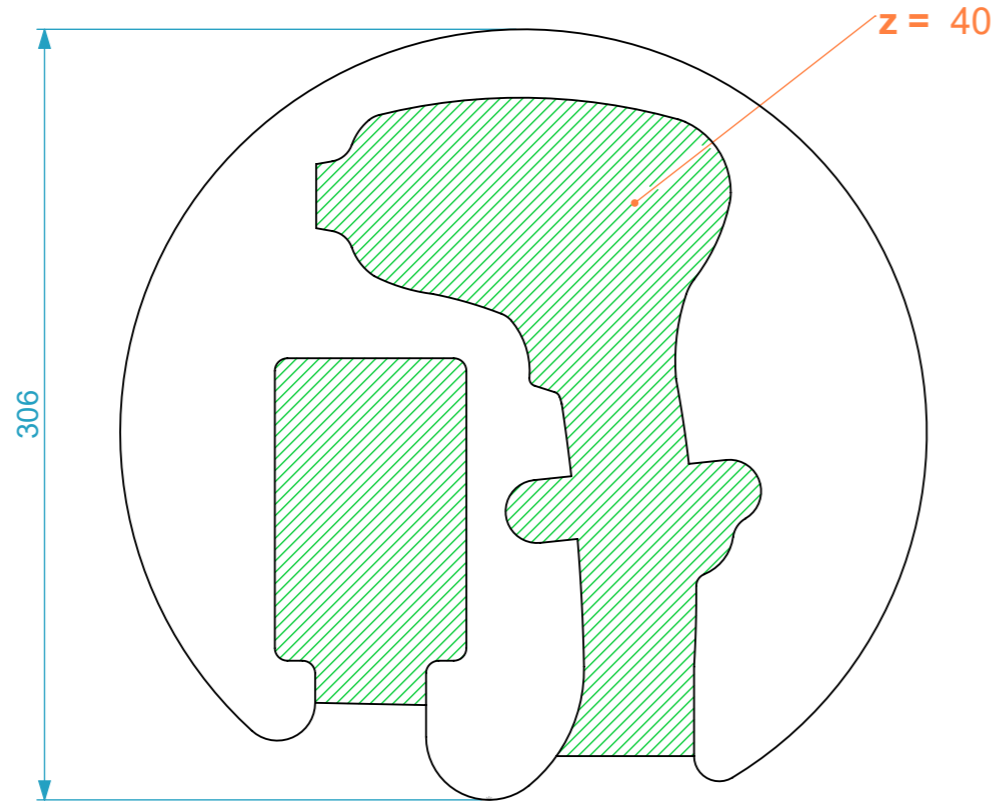

Dimensões

Comprimento	Largura	Altura
320	306	
Peso	Approx. 0.07 Kg	
Espessura		50mm

Material	Name	Date
	alexandre	31/08/2022
Reference	2264.110.C01	
This drawing must not be copied or disclosed without consent of the owner	Scale	units in mm
	1:3	DO NOT SCALE
1st Angle projection	general tolerance	0.8mm
	Espuma, Pistola Laser	