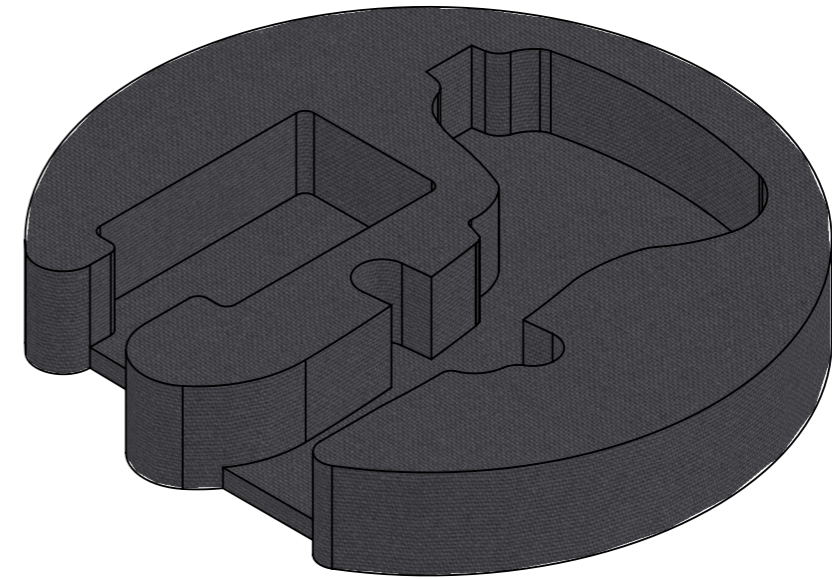

Dimensões

Comprimento	Largura	Altura
320	306	
Peso	Approx. 0.07 Kg	
Espessura		50mm

Material	Name	Date
	alexandre	31/08/2022
Reference	2264.110.C01	
This drawing must not be copied or disclosed without consent of the owner	Scale	units in mm
	1:3	DO NOT SCALE
1st Angle projection	general tolerance	0.8mm
	Espuma, Pistola Laser	