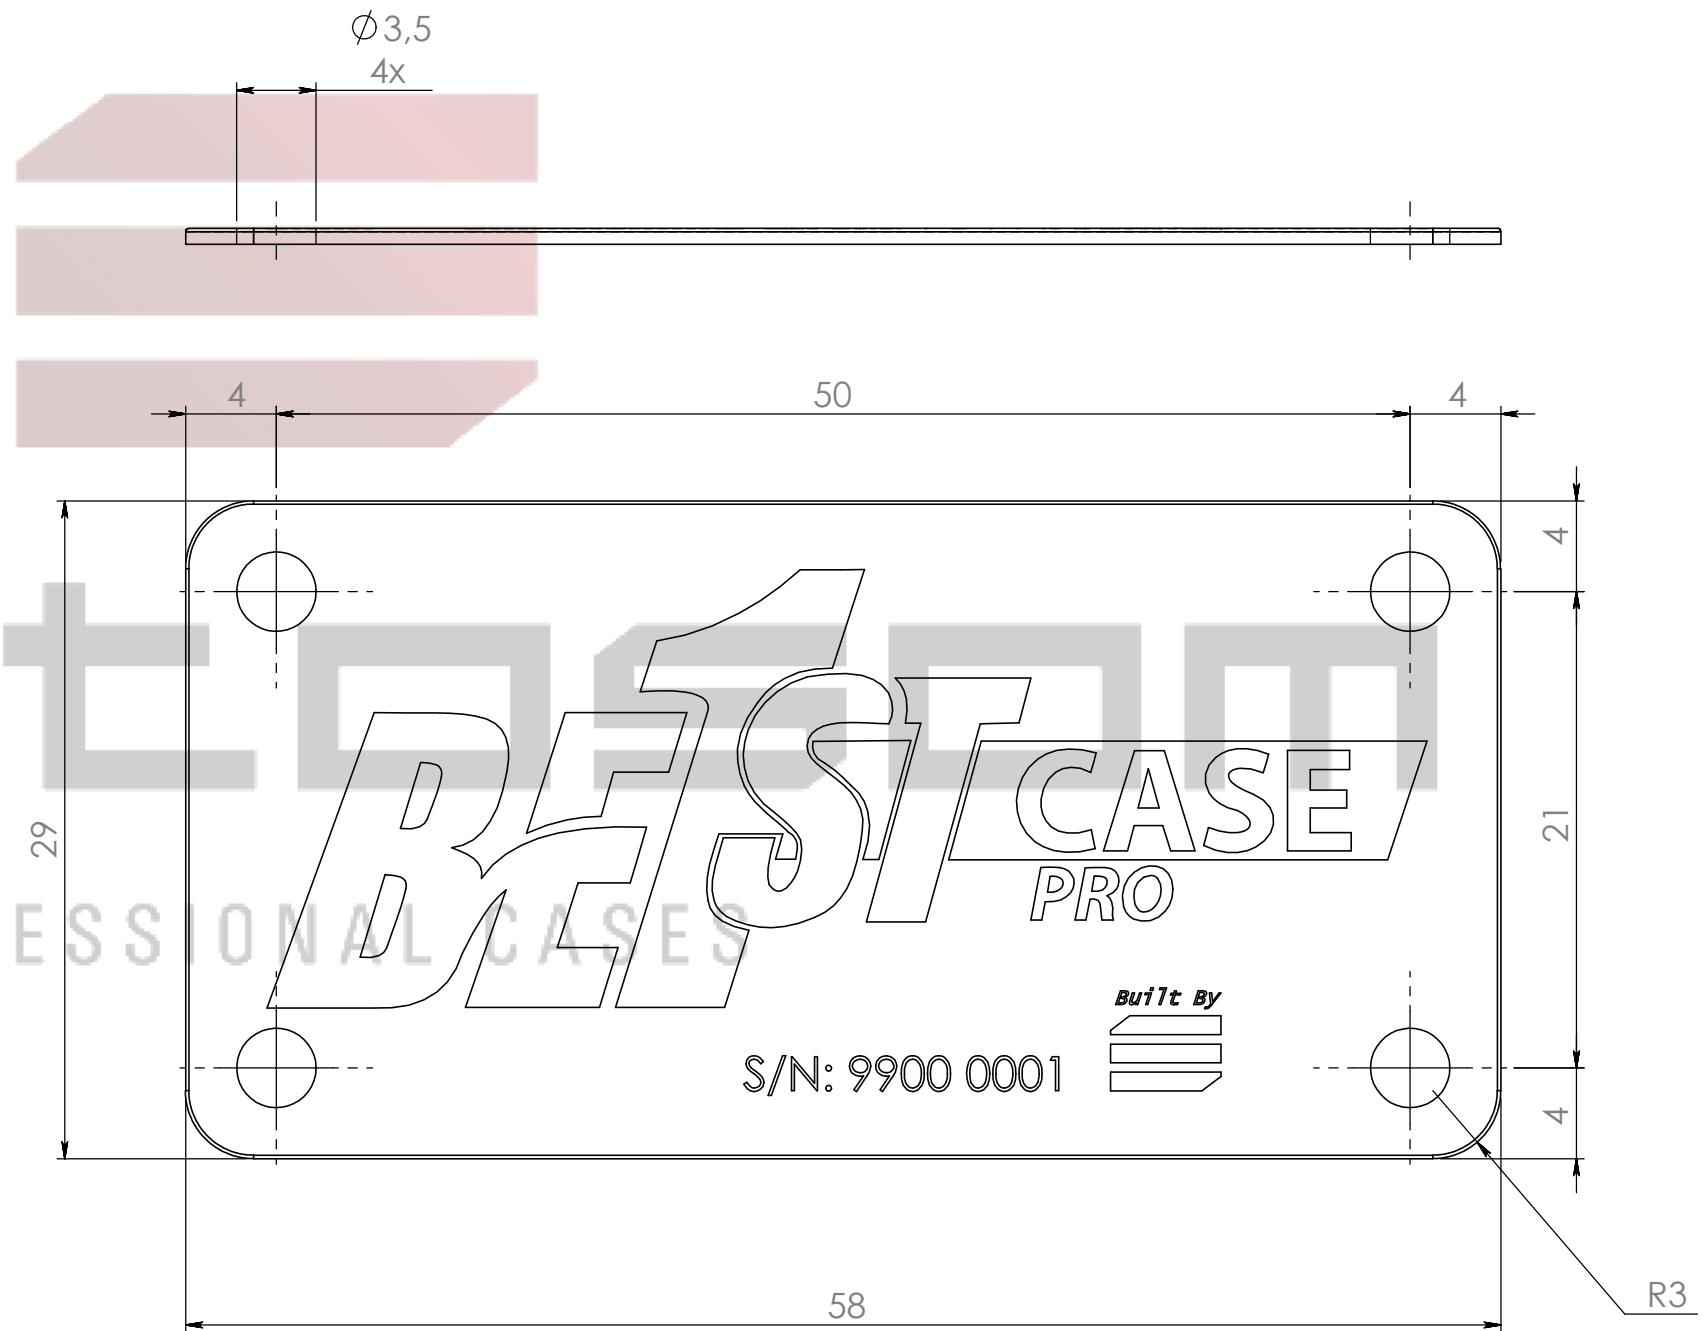

TABELA CORES

	RGB	PANTONE
Azul + escuro	17-145-238	299C
Azul + claro	115-214-251	310C

SCALE 1:1

DETAIL A
SCALE 25 : 1

Drawn by	Name	Date
pedroneves	pedroneves	10-01-2013
Reference	1822.008	
Scale	units in mm	general tolerance
3:1	DO NOT SCALE	0,8mm
1st Angle projection	ETIQUETA ALUMÍNIO 3C 50X30 MM, COM S/N	

This drawing must not be copied or disclosed without consent of the owner

A3