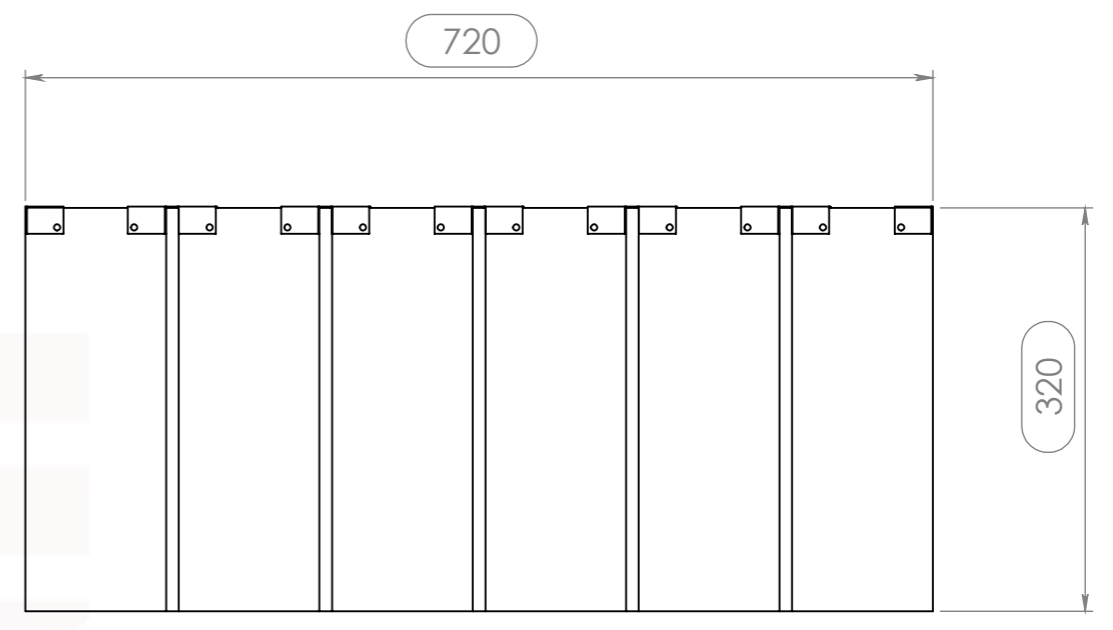

Weight	Approx. 7 Kg
Wall Thickness	10mm

Hardware		
Qty	Ref.	Description
12	4292	Bracket for dividing walls

Drawn by	Name	Date
alexandre	alexandre	15/02/2017
Reference	12XB.0754834	
Scale	units in mm	general tolerance
1:6	DO NOT SCALE	0.8mm
INTERIOR 12X 750x480x340 X-BOX		