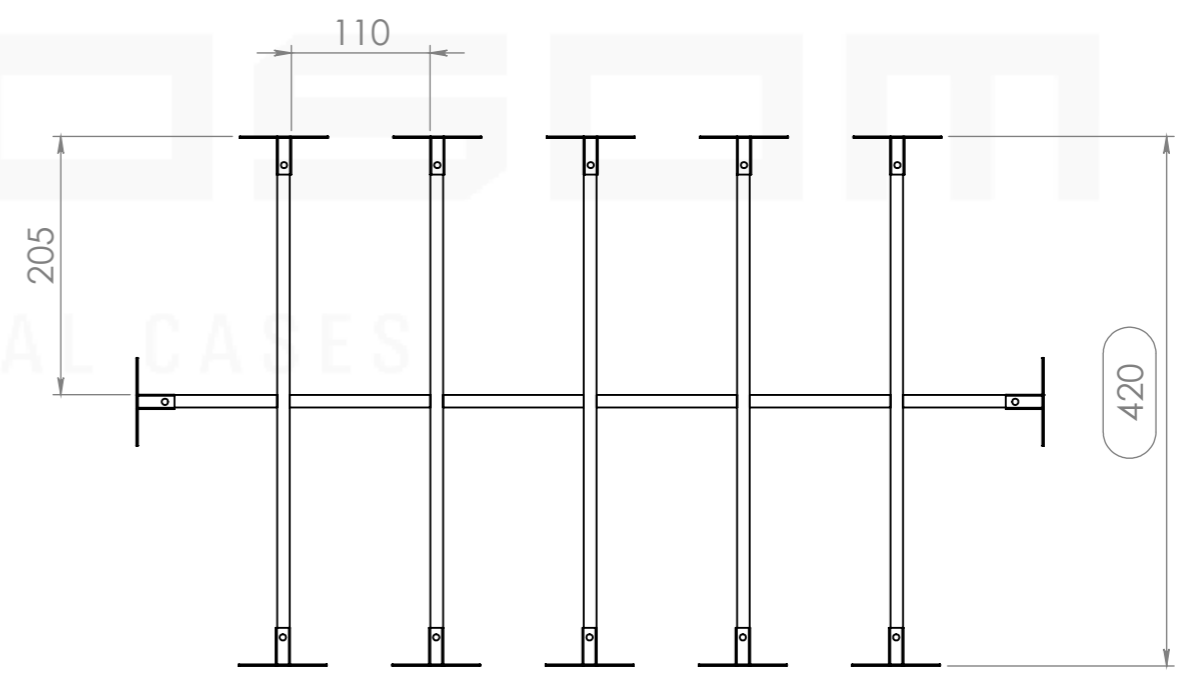

Weight	Approx. 7 Kg
Wall Thickness	10mm

Hardware		
Qty	Ref.	Description
12	4292	Bracket for dividing walls

Drawn by	Name	Date
alexandre	alexandre	15/02/2017
Reference	12XB.0754834	
Scale	units in mm	general tolerance
1:6	DO NOT SCALE	0.8mm
INTERIOR 12X 750x480x340 X-BOX		

This drawing must not be copied or disclosed without consent of the owner

A3